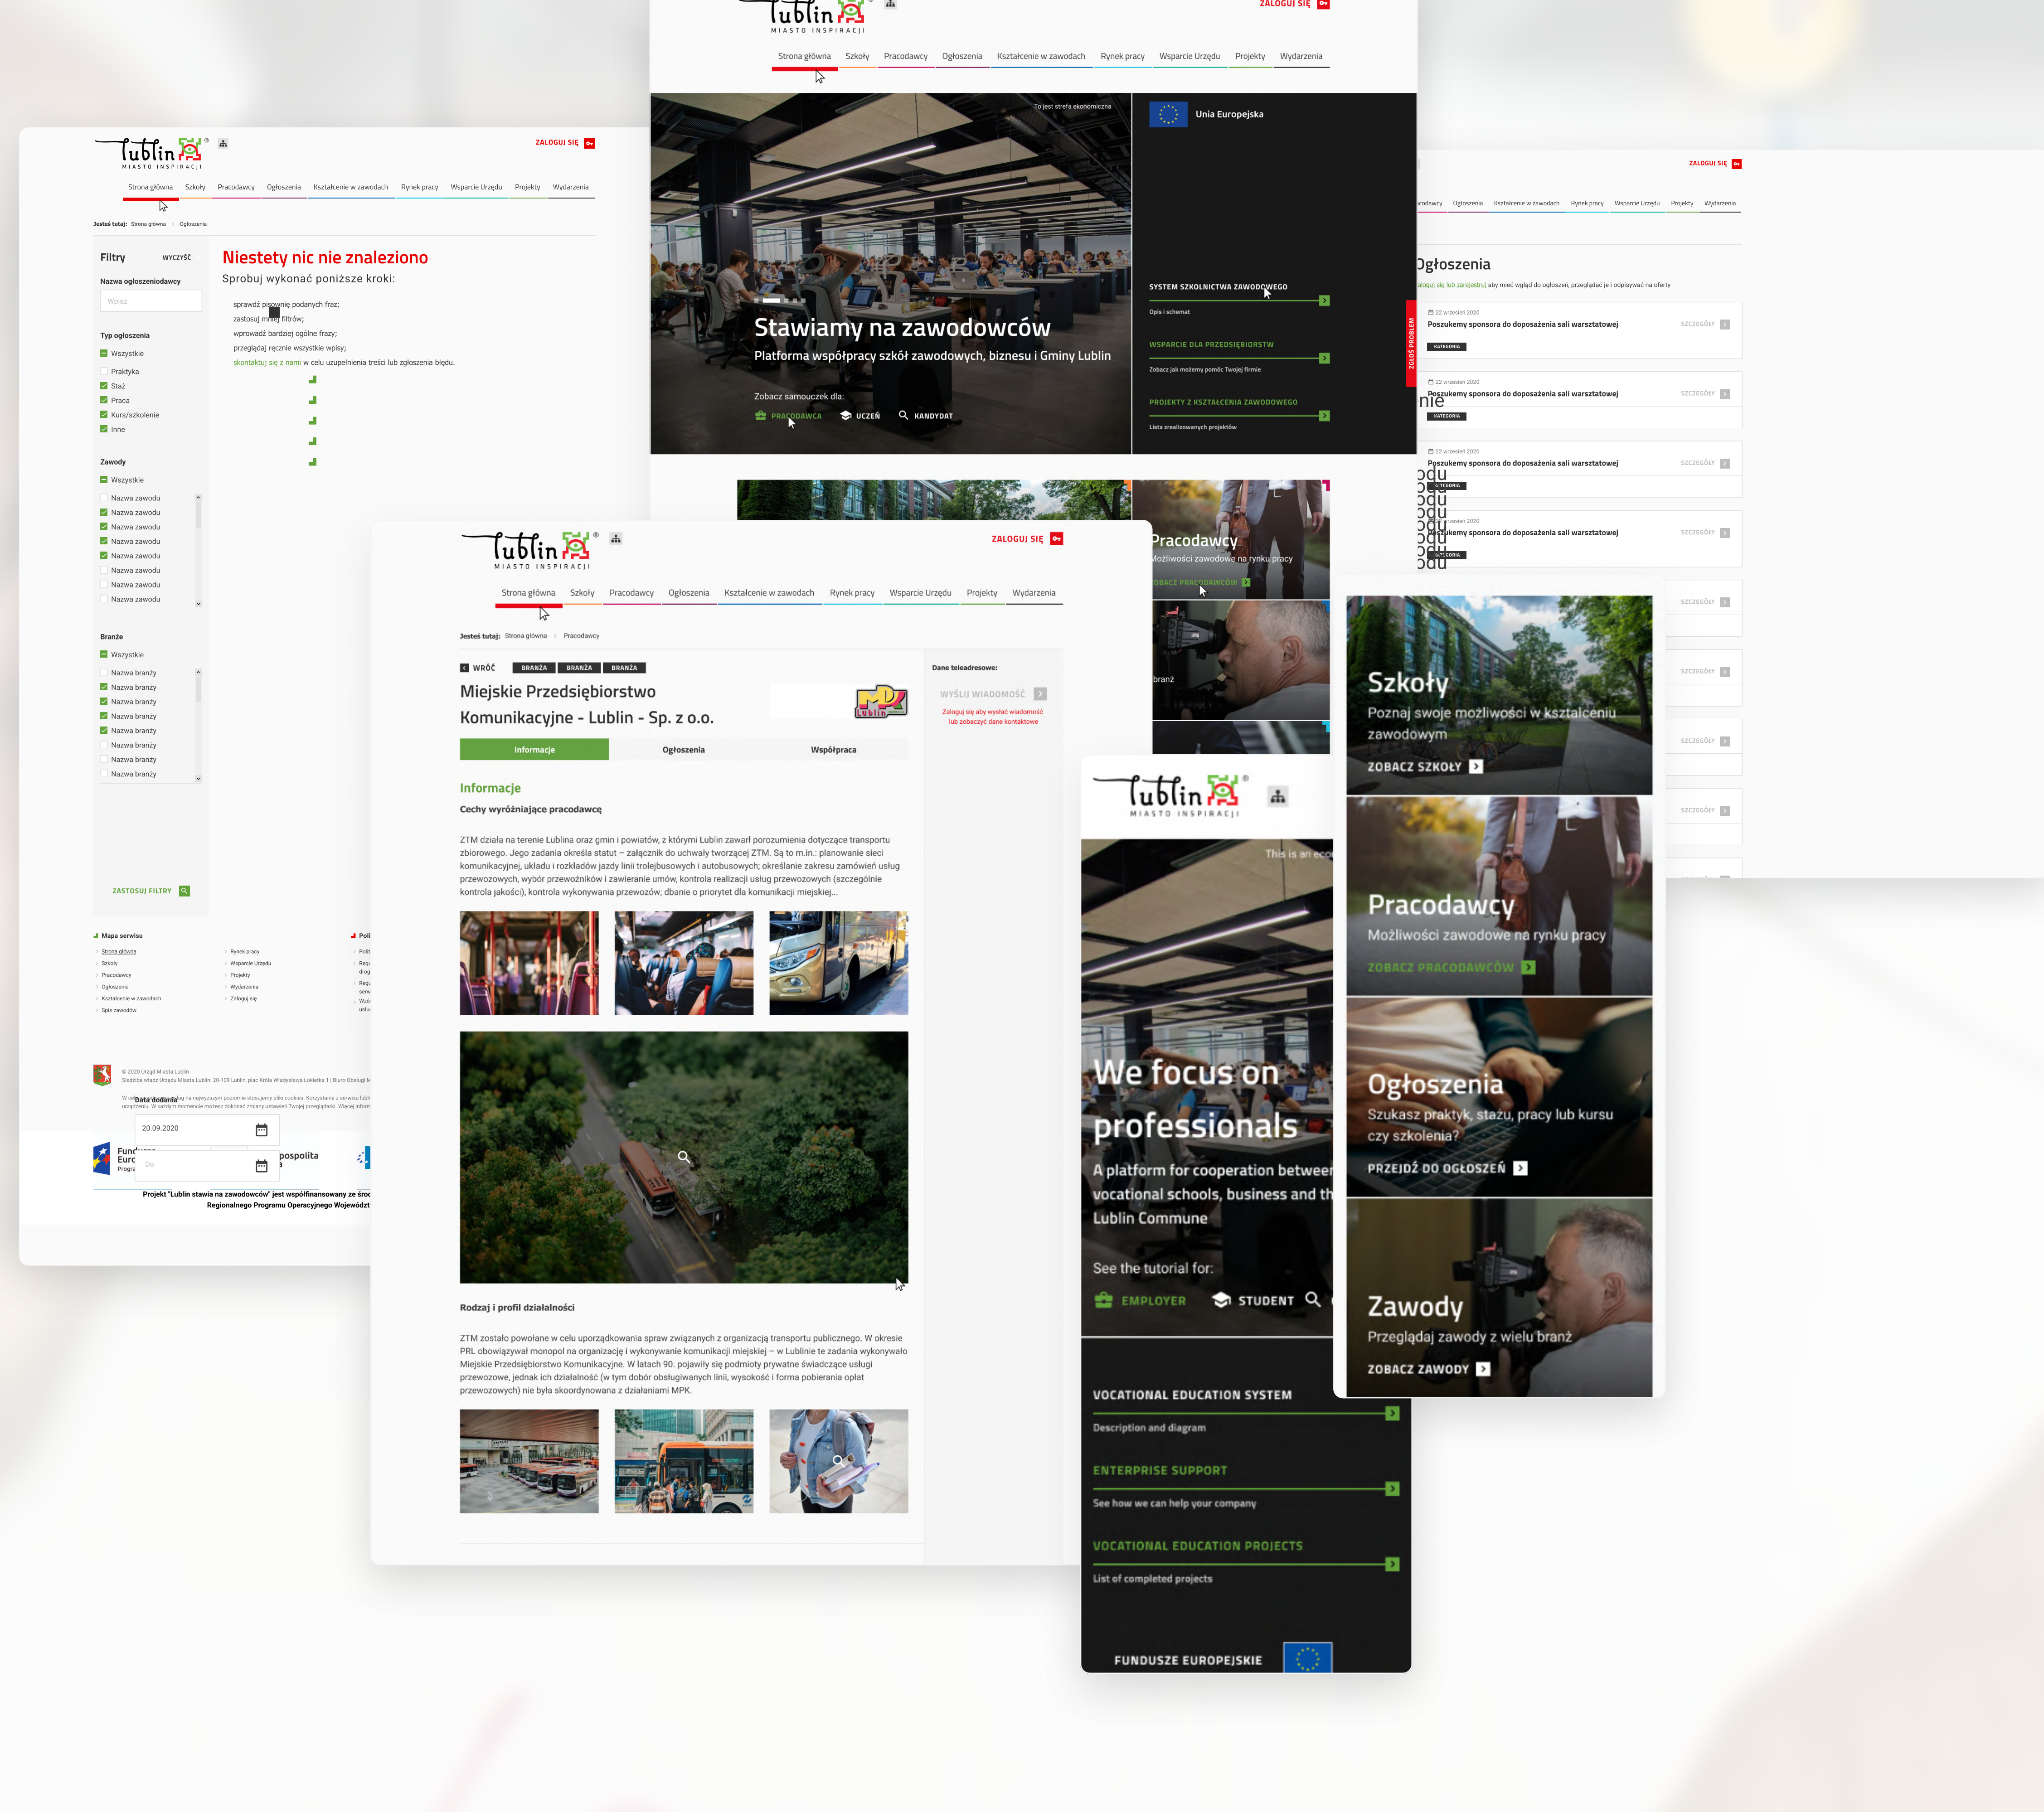

Let's talk about your project!

Sales Department

- +48 81 465 22 19
- 0 204 577 1825
- 737 710 1818
- (02) 88 805 685

- me@300devs.com
- dominik@300devs.com
- ul. Narutowicza 77/3
- 20-019 Lublin, Poland